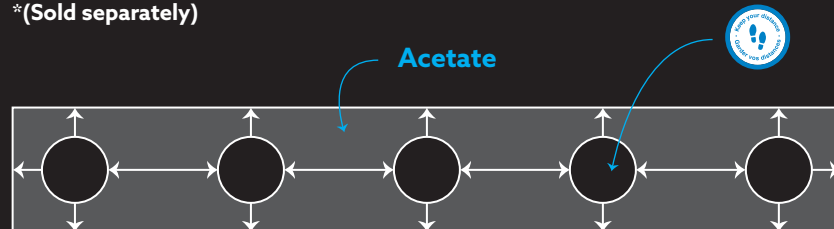

CERTIFIED AIRCRAFT FLOOR DECAL

LibelluleM^onde

STC: SA15-95

FAR 25.853

BMS 8-434 Section 8.2

FRICTION: 25.793

Apply on carpet;
nylon, polyester
or wool fibers

STARTER KIT*

*(Sold separately)

+

=

Easy, fast,
perfectly
positioned!

Customized and reusable aisle
positioning acetate

Adhesion
roller

Contact us for a complete overview of our offering

info@libemonde.com or 1 877-467-7774